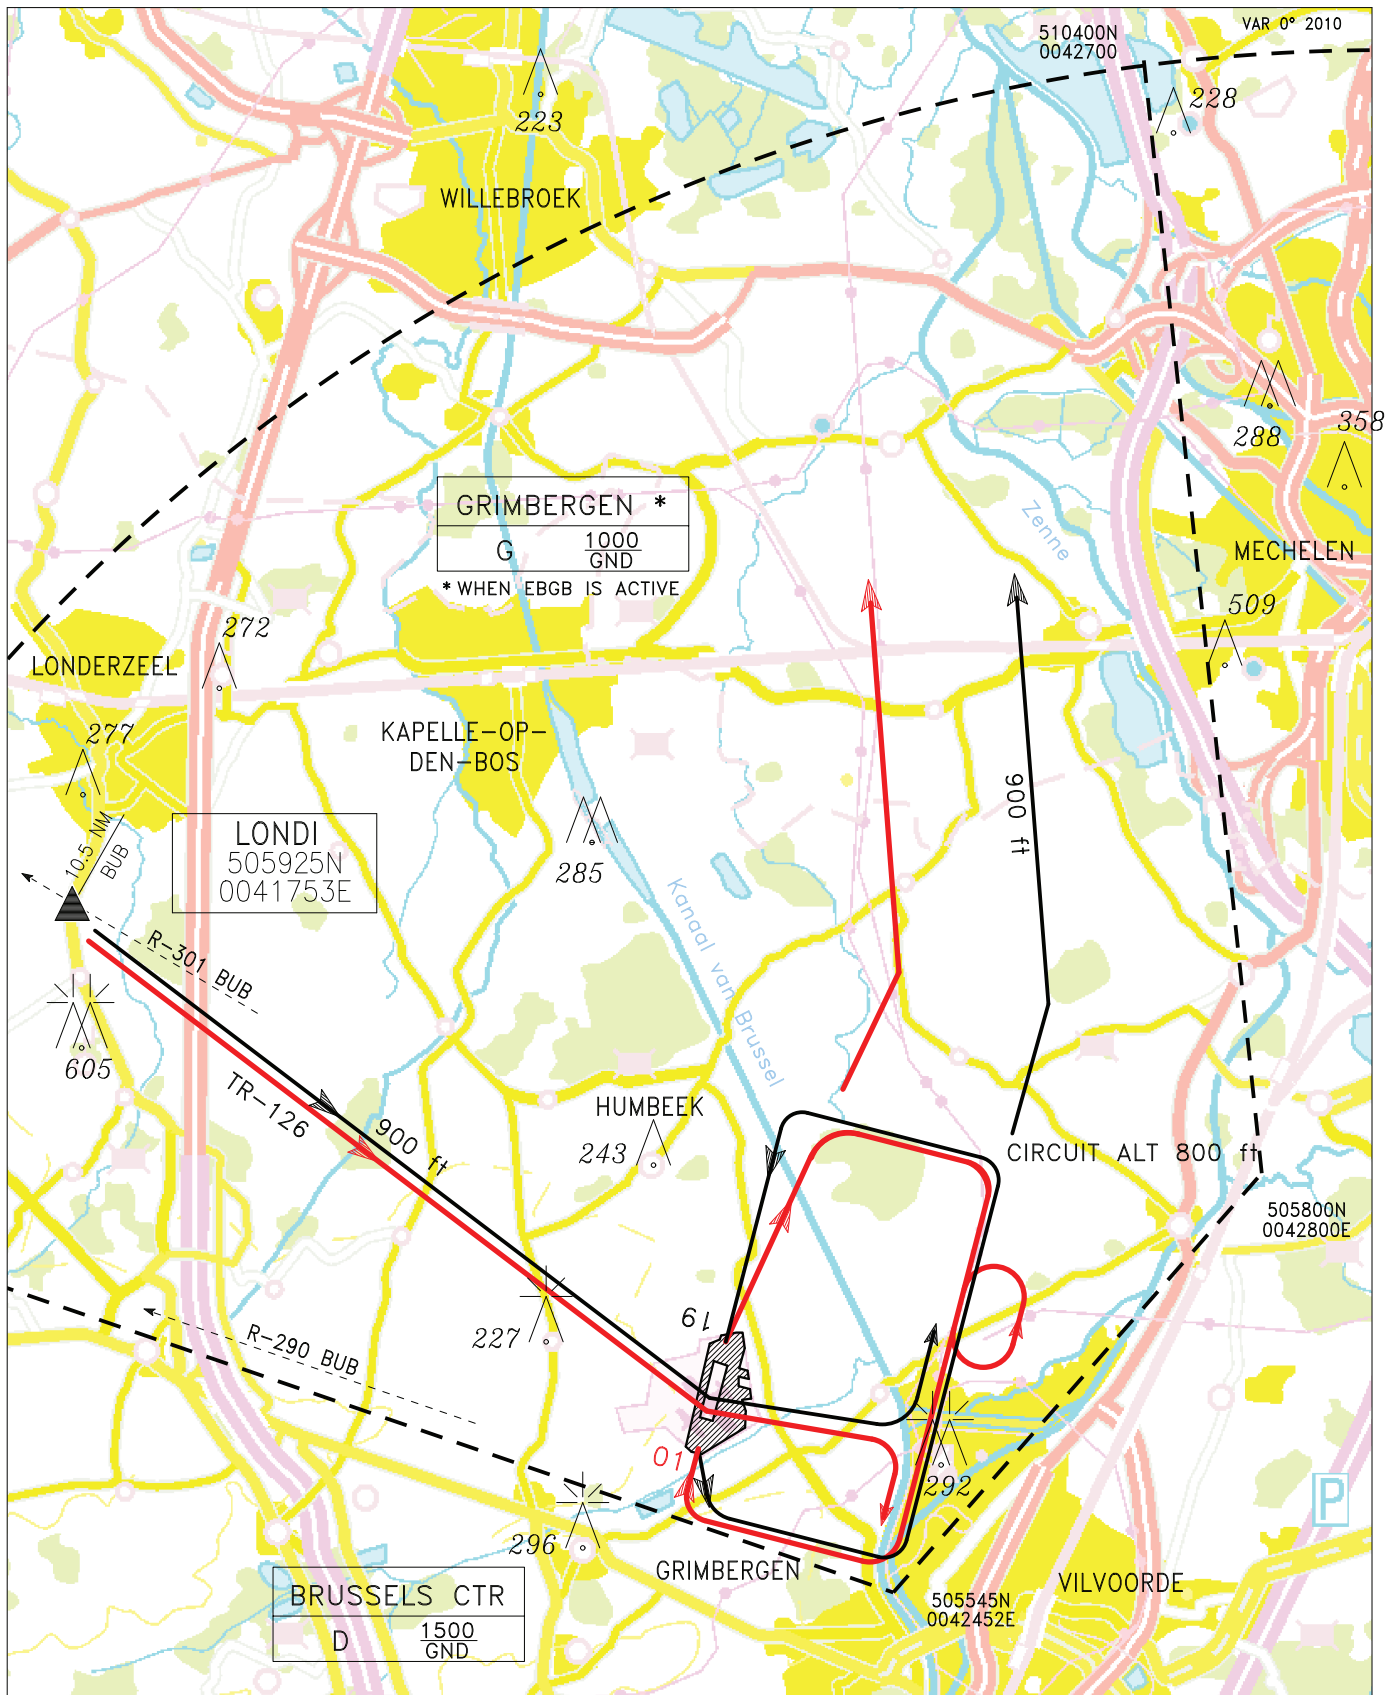

VISUAL  
APPROACH CHART – ICAO

GRIMBERGEN/Lint  
BELGIUM

AD ELEV 70 ft  
HGT related to AD ELEV

MODIFICATION: Label EBGB CTR corrected.

GRIMBERGEN RADIO : 119.500

ELEV, ALT and HGT are in ft  
Airspace data provided up to 4500 AMSL